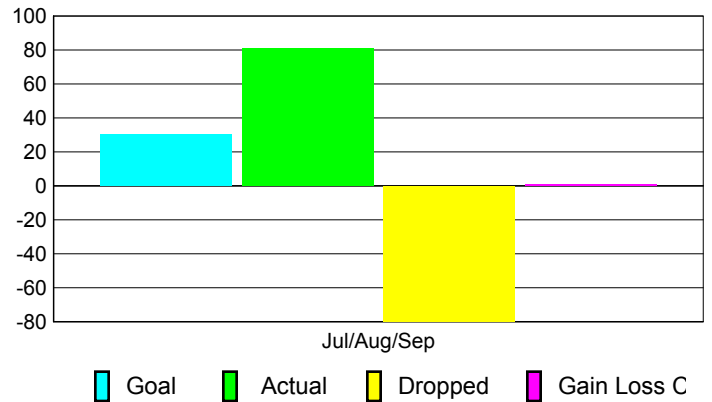

Membership Results 2010-2011

Goal, New, Dropped, Gain/Loss

Comparison of Membership Gain/Loss

Current Year Compared to the Previous Year